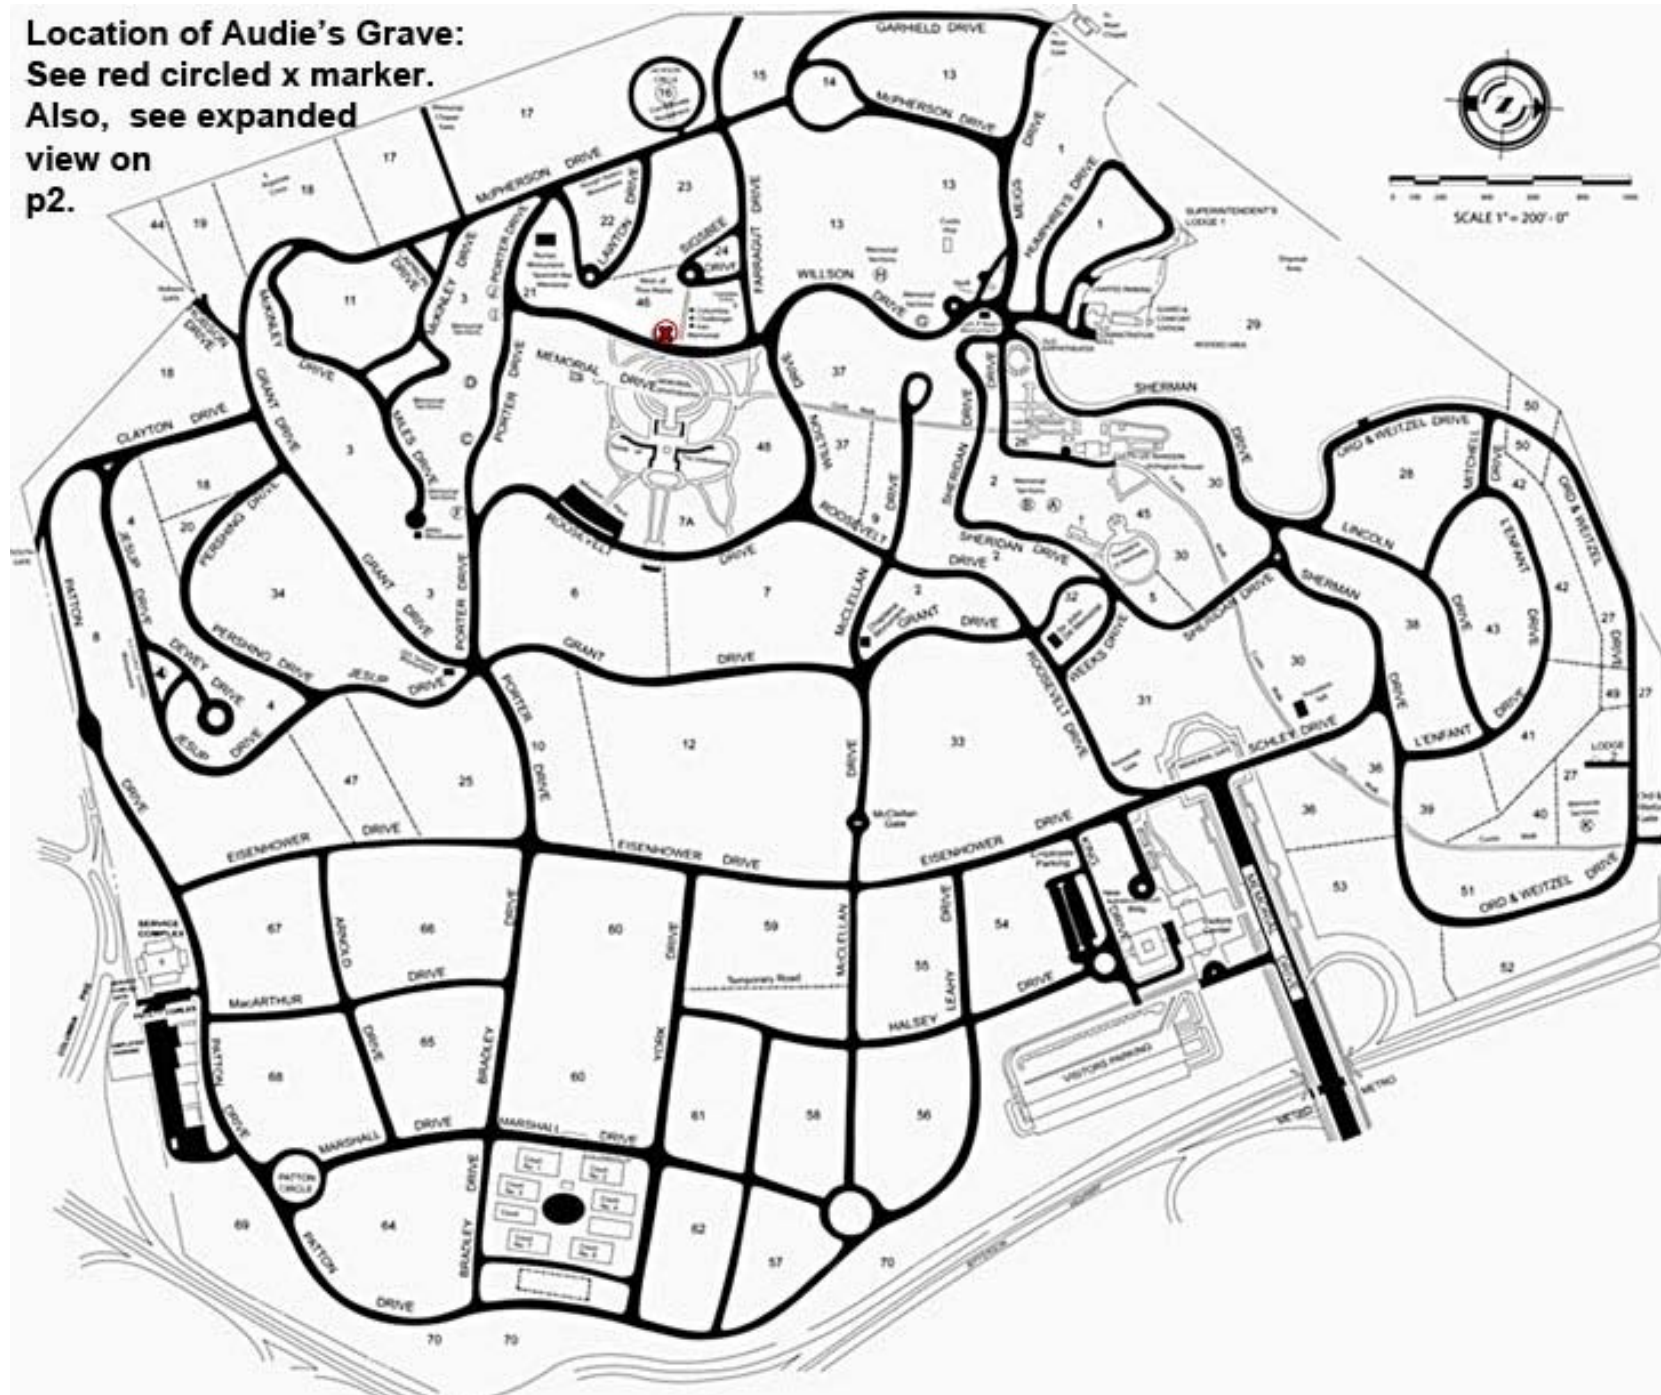

**Location of Audie's Grave:**  
**See red circled x marker.**  
**Also, see expanded**  
**view on**  
**p2.**

Expanded view of Arlington National Cemetery

Red Markers Defined:

7: Tomb of the Unknowns

9: Audie Murphy's Gravesite

11: Challenger Space Shuttle Memorial

12: Iran Rescue Mission Monument

27: Korean War Contemplative Bench

29: Memorial Amphitheater

41: Third Infantry Division

47: Woodhull Memorial Flagstaff

48: Canadian Cross of Sacrifice