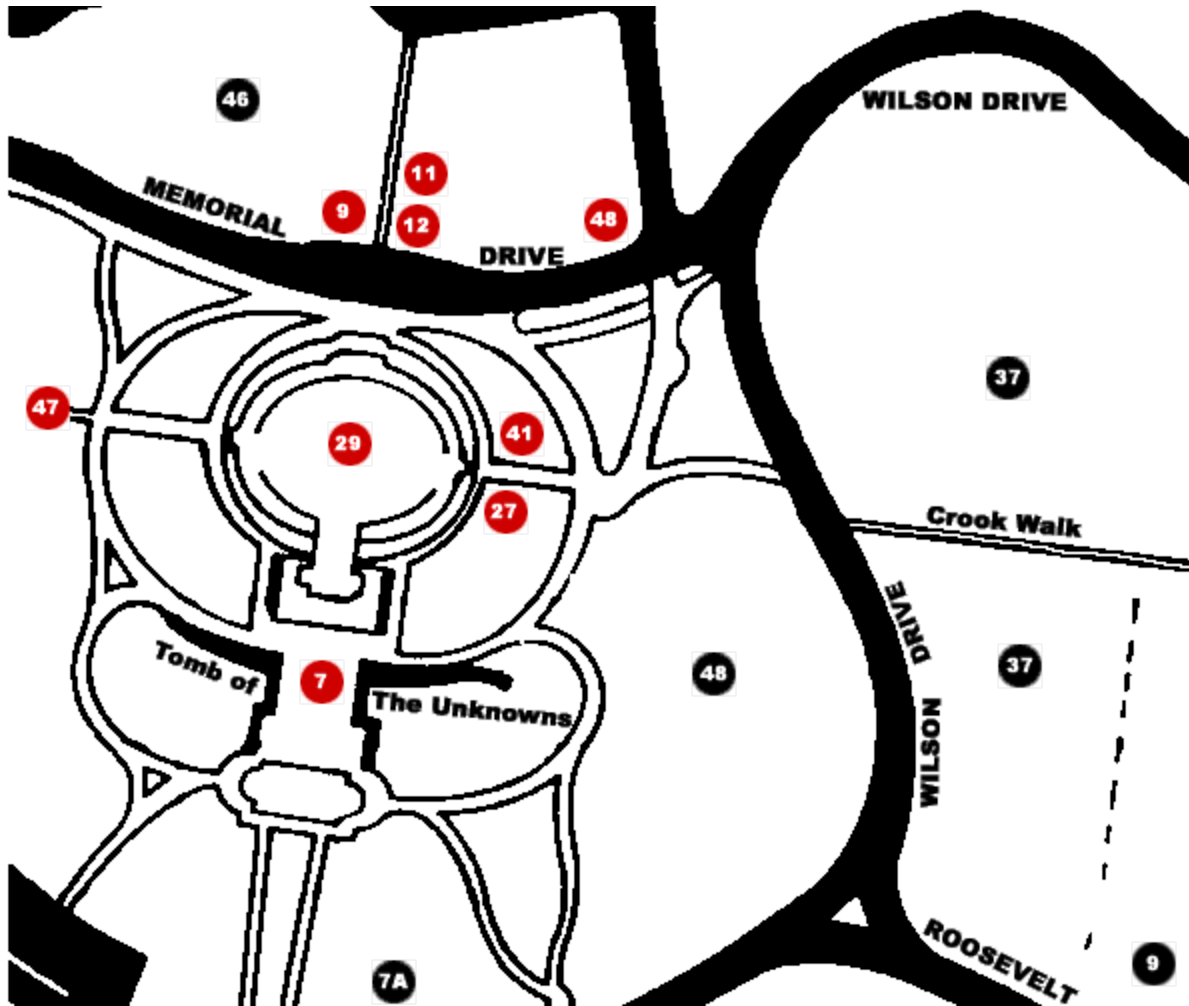

**Location of Audie's Grave:**  
**See red circled x marker.**  
**Also, see expanded**  
**view on**  
**p2.**

Expanded view of Arlington National Cemetery

Red Markers Defined:

7: Tomb of the Unknowns

9: Audie Murphy's Gravesite

11: Challenger Space Shuttle Memorial

12: Iran Rescue Mission Monument

27: Korean War Contemplative Bench

29: Memorial Amphitheater

41: Third Infantry Division

47: Woodhull Memorial Flagstaff

48: Canadian Cross of Sacrifice